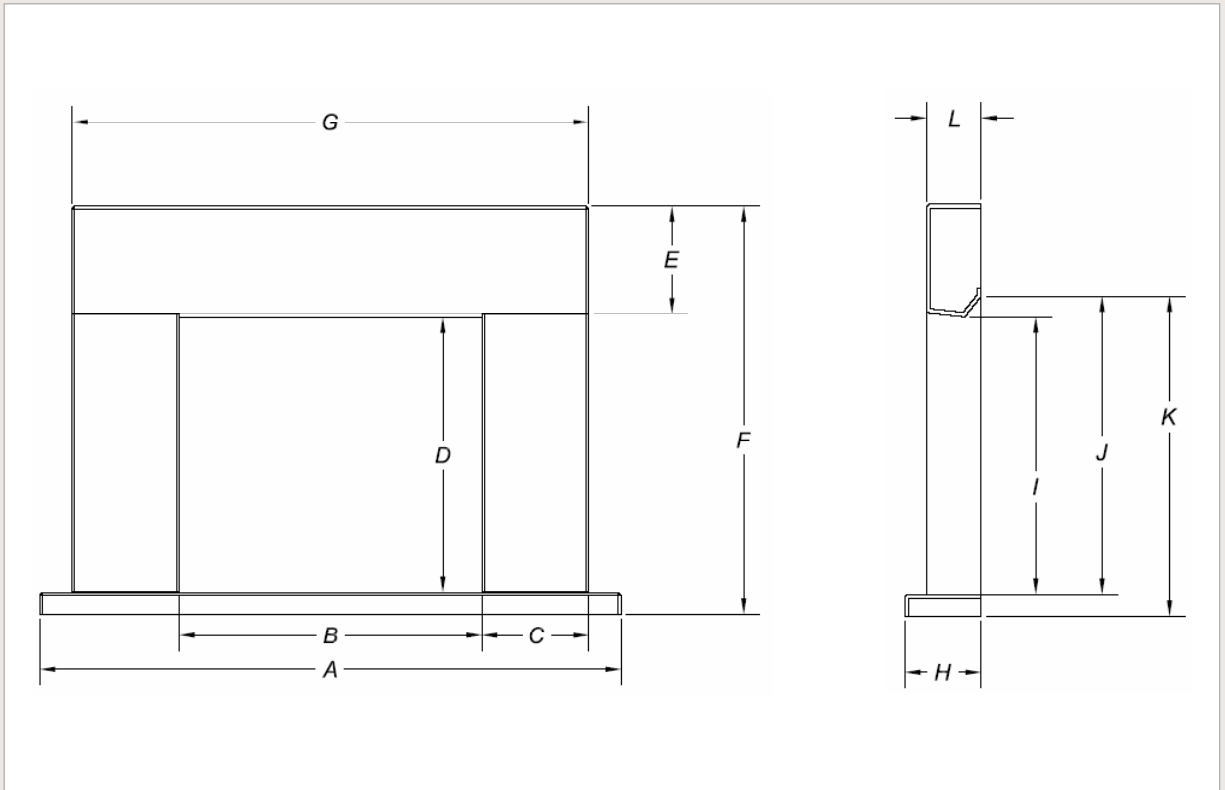

Dimensions above are in mm. Reference dimensions only.

Refer to installation manual for detailed specifications on installing this product. Heat & Glo reserves the right to update products periodically. Pictures in this brochure are not true representation of the mantel finish, fireplace finish and/or flames.