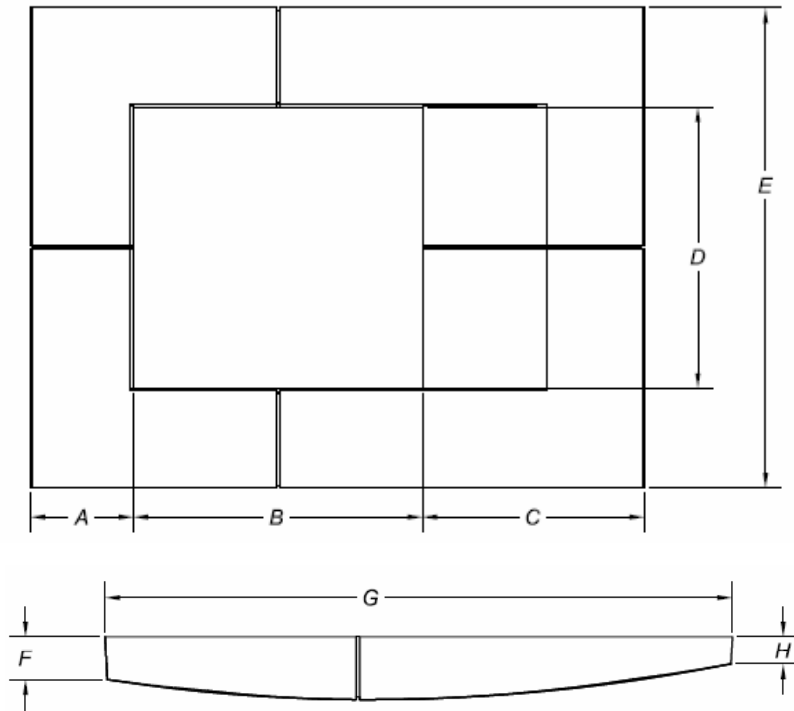

HEAT & GLO
Where everything comes together

Athena
Modern Collection Surround

Athena Specifications

| MODEL | FIREPLACE MODEL | A | B | C | D | E | F | G | H |
|--------------|-----------------|-----|-----|-----|-----|------|-----|------|----|
| ATHENA-28-GY | 350 | 255 | 720 | 550 | 700 | 1195 | 105 | 1525 | 65 |
| ATHENA-32-GY | 550 | 255 | 795 | 550 | 750 | 1245 | 105 | 1600 | 65 |
| ATHENA-36-GY | 6000 | 255 | 920 | 550 | 830 | 1330 | 105 | 1725 | 65 |

Dimensions above are in mm. Reference dimensions only.

Refer to installation manual for detailed specifications on installing this product. Heat & Glo reserves the right to update products periodically. Pictures in this brochure are not true representation of the mantel finish, fireplace finish and/or flames.