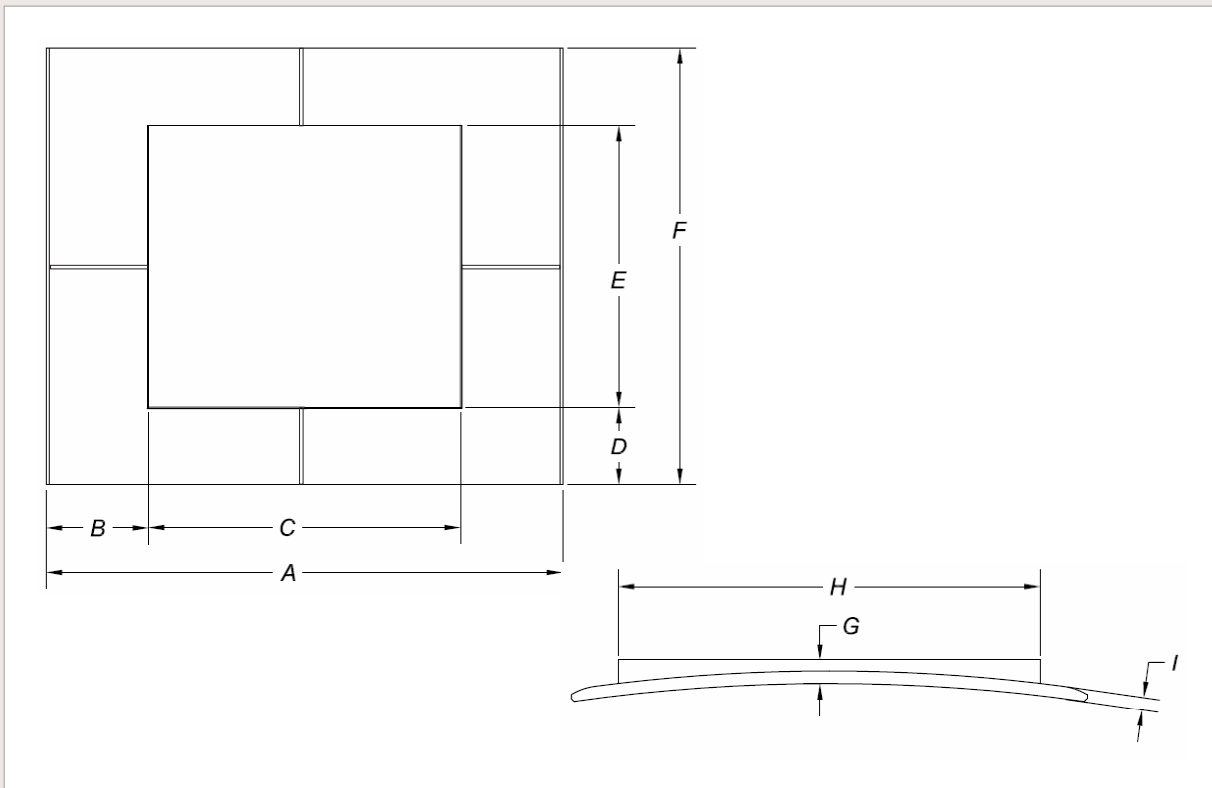

HEAT & GLO

www.heatnglo.com/products/global

HEAT & GLO
Where everything comes together

Echo
Modern Collection Surround

Echo Specifications

| MODEL | FIREPLACE MODEL | A | B | C | D | E | F | G | H | I |
|-------------|-----------------|------|-----|-----|-----|-----|------|----|------|----|
| ECHO-28-GY* | 350 | 1190 | 235 | 720 | 180 | 650 | 1010 | 55 | 970 | 30 |
| ECHO-32-GY | 550 | 1335 | 270 | 795 | 180 | 700 | 1060 | 55 | 1105 | 30 |
| ECHO-36-GY | 6000 | 1460 | 270 | 920 | 180 | 785 | 1145 | 55 | 1230 | 30 |

Dimensions above are in mm. Reference dimensions only.

Refer to installation manual for detailed specifications on installing this product. Heat & Glo reserves the right to update products periodically. Pictures in this brochure are not true representation of the mantel finish, fireplace finish and/or flames.