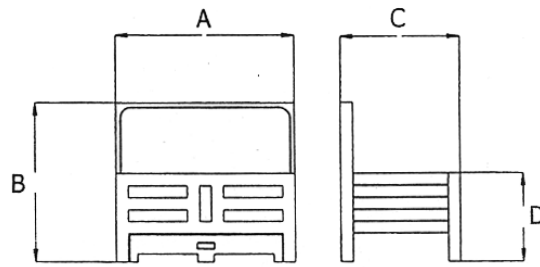

# GRATE specifications

Basket	A	B	C	D
Adam	540	610	270	390
Dorchester	470	370	280	260
Gothic	600	555	330	280
Grange	590	390	390	310
Regency	520	360	310	290
Spanish [ 16 ]	410	220	320	220
Spanish [ 18 ]	450	220	310	220
Spanish [ 21 ]	540	220	290	220
Spanish With Back [ 18 ]	450	480	310	220
Spanish With Back [ 21 ]	540	570	290	220
Zen [ 15 ]	380	190	280	190
Zen [ 17 ]	440	210	285	205
Zen With Back [ 15 ]	380	240	280	190
Zen With Back [ 17 ]	440	390	310	210
<b>Cradle</b>				
Contemporary [ 485 ]	485	n/a	360	190
Contemporary [ 610 ]	610	n/a	360	190
Contemporary [ 685 ]	685	n/a	360	190
Contemporary [ 760 ]	760	n/a	360	190
Contemporary [ 915 ]	915	n/a	360	190