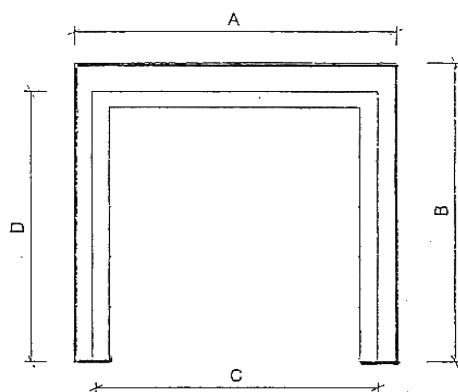

FASCIA specifications

Arched & Square	A	B	C	D
Classic Arched [SL550]	520	360	310	290
Classic Arched [JM700]	540	220	290	220
Classic Arched [JM850]	450	220	310	220
Classic Arched [6000TRSI]	410	220	320	220
Georgian Square [JM850]	440	210	285	205
Pattern Sqaure [SL550]	540	610	270	390
Pattern Sqaure [JM700]	590	390	390	310
Pattern Sqaure [JM850]	600	555	330	280
Pattern Sqaure [6000TRSI]	470	370	280	260
Plain Square [JM700]	380	190	280	190
Victorian Arched [JM700]	450	480	310	220
Victorian Arched [JM850]	540	570	290	220