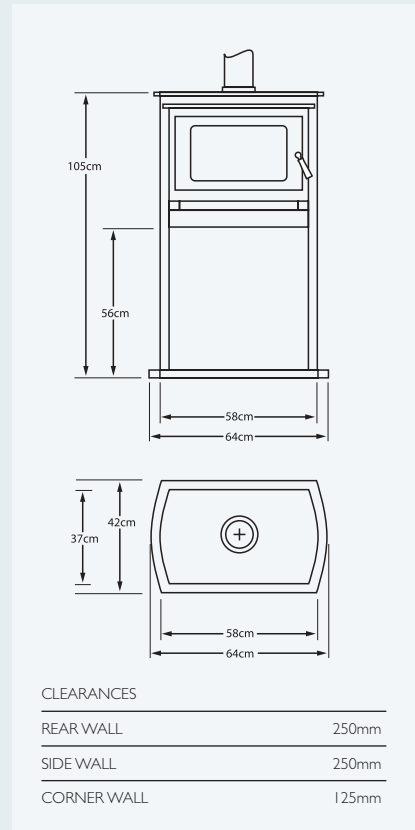

Kemlan Tempo Stack is a new concept in slow combustion heating.

The raised firebox provides an uninterrupted view of the fire burning and allows usable space under the firebox. The slim nature allows the fireplace to be placed in almost any position taking up very little space. Placing a log into the fire has never been easier with no bending down required. A perfect feature and heater added simply to any home.

Robust, 6mm welded firebox. **Simple**, one easy slide control. **Safety tested** to Australian Standards AS/NZS2921 and AS/NZ4013. **Efficient**, high heat output. **Long lasting**, with a 10 year warranty.

Call into your nearest authorised stockist

The ultimate choice in gas and wood fires visit www.jetmaster.com.au

Kemlan Industries Pty Ltd. 59 Pineapple Street Zillmere QLD 4034