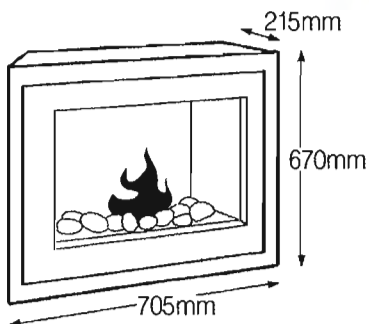

## ODYSSEY

- Stylish heater that can be either hung on the wall or installed into a cavity
- Variable speed fan with auto on/off
- Hidden heater technology, 1000W/2000W
- Ease of access for bulb change
- Dimmable 'sunblaze' flame chamber set behind a glass screen
- Elegant 'flame-a-vision' flame effect
- Wall mounted version: wall mount/spacer in place

WALL FOOTPRINT:  
600W x 670H (215mm projection)

INSERT HOLE SIZE:  
600W x 655H x 160D

INSERT HOLE SIZE: 830W x 535H (135mm projection)

Due to limitations of the photographic and print processes, pictures in this brochure may not truly represent surrounding finish, fireplace finish and/or flames.  
NOTE: FOR FRAMING DIMENSIONS, ADD 5mm TO INSERT HOLE SIZES