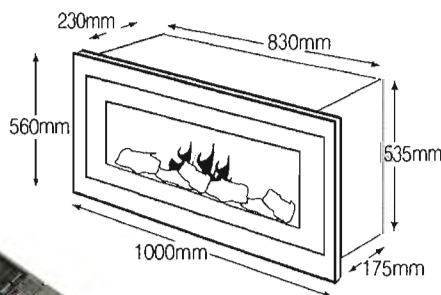

## ODYSSEY

- Stylish heater that can be either hung on the wall or installed into a cavity
- Variable speed fan with auto on/off
- Hidden heater technology, 1000W/2000W
- Ease of access for bulb change
- Dimmable 'sunblaze' flame chamber set behind a glass screen
- Elegant 'flame-a-vision' flame effect
- Wall mounted version: wall mount/spacer in place

WALL FOOTPRINT:  
600W x 670H (215mm projection)

INSERT HOLE SIZE:  
600W x 655H x 160D

INSERT HOLE SIZE: 830W x 535H (135mm projection)

Due to limitations of the photographic and print processes, pictures in this brochure may not truly represent surrounding finish, fireplace finish and/or flames.  
NOTE: FOR FRAMING DIMENSIONS, ADD 5mm TO INSERT HOLE SIZES