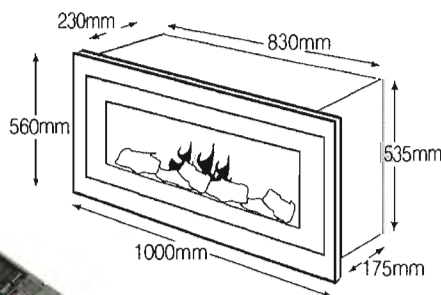

WALL FOOTPRINT:
600W x 670H (215mm projection)

INSERT HOLE SIZE:
600W x 655H x 160D

OMNI ARGENTO

- Modern sleek design featuring dynamic flames
- Elegant 'flame-a-vision' flame effect
- Hidden heater technology, 1000W/2000W
- Dimmable 'sunblaze' flame chamber set behind glass screen
- Child-friendly master on/off switch
- Variable speed fan with auto on/off
- Multi-function remote control

INSERT HOLE SIZE: 830W x 535H (135mm projection)

Due to limitations of the photographic and print processes, pictures in this brochure may not truly represent surrounding finish, fireplace finish and/or flames.
NOTE: FOR FRAMING DIMENSIONS, ADD 5mm TO INSERT HOLE SIZES