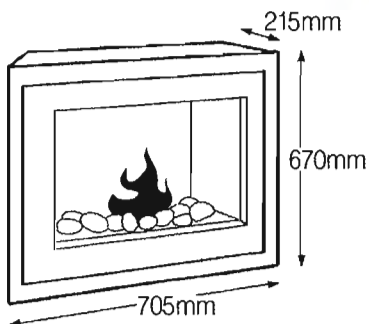

odyssey & omni argento fires

ODYSSEY

- Stylish heater that can be either hung on the wall or installed into a cavity
- Variable speed fan with auto on/off
- Hidden heater technology, 1000W/2000W
- Ease of access for bulb change
- Dimmable 'sunblaze' flame chamber set behind a glass screen
- Elegant 'flame-a-vision' flame effect
- Wall mounted version: wall mount/spacer in place

WALL FOOTPRINT:
600W x 670H (215mm projection)

INSERT HOLE SIZE:
600W x 655H x 160D

OMNI ARGENTO

- Modern sleek design featuring dynamic flames
- Elegant 'flame-a-vision' flame effect
- Hidden heater technology, 1000W/2000W
- Dimmable 'sunblaze' flame chamber set behind glass screen
- Child-friendly master on/off switch
- Variable speed fan with auto on/off
- Multi-function remote control

INSERT HOLE SIZE: 830W x 535H (135mm projection)

Due to limitations of the photographic and print processes, pictures in this brochure may not truly represent surrounding finish, fireplace finish and/or flames.
NOTE: FOR FRAMING DIMENSIONS, ADD 5mm TO INSERT HOLE SIZES