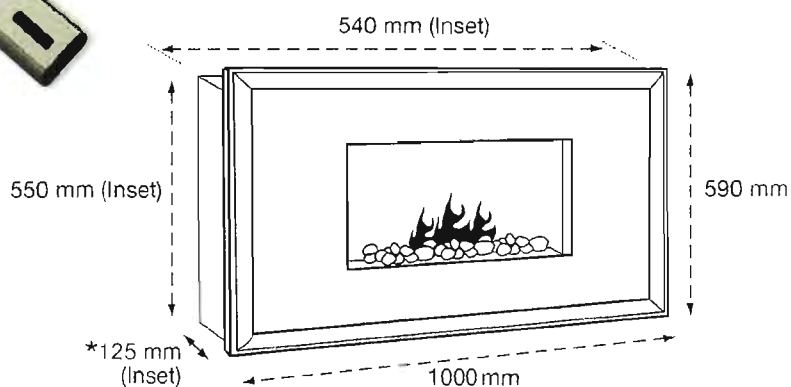

corello 2 extra fire

- Wall mounted or hole in the wall fire
 - Choice of two finishes, graphite, or stone effect, with decorative silver frame
 - Easy installation: can be wall mounted or recessed into a shallow cavity.
 - Includes 'spacer' for wall mounting
 - Shallow insert dimensions
 - Multifunction remote control including dimmer
 - Alternative manual control panel on fire
 - Flame without heat setting
 - Hidden heater technology 1000W/2000W
 - Choice of pebbles as standard, with coals or driftwood as an option
 - *Please note, inset dimensions, (cut hole size) when wall mount/spacer is removed.
 - Wall mounted version: wall mount/spacer in place
- WALL FOOTPRINT:**
700W x 570H (185mm projection)
- INSERT HOLE SIZE:**
540W x 550H x 125D
(fixing point at 675mm centre)

corello 2 mirror fire

- Choice of bright mirror or black mirror front panel (both with black body)
- Easy installation: can be wall mounted or recessed into a shallow cavity.
- Includes 'spacer' for wall mounting
- Multi function remote control including dimmer
- Alternative manual control panel on fire
- Hidden heater technology 1000W/2000W
- Choice of pebbles as standard with coals or driftwood as an option
- Simple lamp change
- *Please note, inset dimensions, (cut hole size) when wall mount/spacer is removed.
- Wall mounted version: wall mount/spacer in place

WALL FOOTPRINT:
700W x 570H (185mm projection)

INSERT HOLE SIZE:
540W x 550H x 125D
(fixing point at 875mm centre)