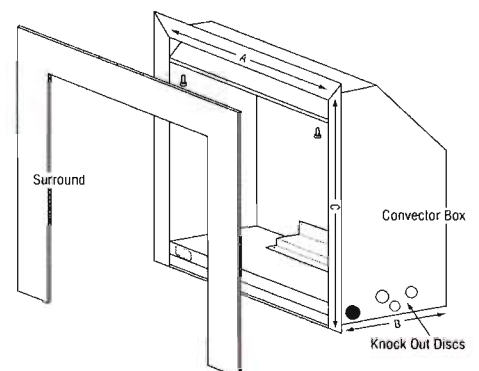

EXISTING FIREPLACE IGC DIMENSIONS

Model	A	B	C
J700GCS	800	345	650
J850GCS	950	345	650
J1050GCS	1150	345	570

Dimensions provided are actual box sizes. For framing sizes, refer to 'Framing Specification Sheet'.