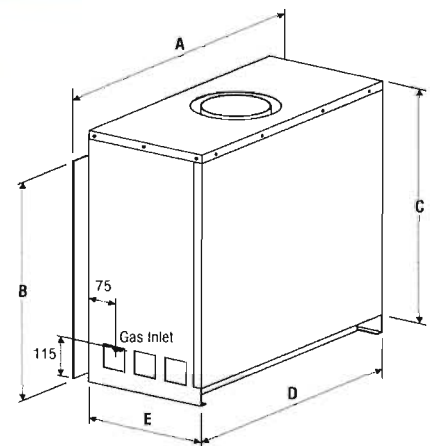

International Gas Convector Box

The new exciting range of the Jetmaster International Gas Convector Box is now available with both coals or pebbles, in three different sizes. The range features unbelievably realistic looking fires designed to radiate and convect warmth throughout the room.

Designed for easy installation in new constructions or almost any existing fireplace.

*Cutting edge design,
plus beauty in simplicity!*

NEW CONSTRUCTION IGC ZERO CLEARANCE BOX DIMENSIONS

Model	Flue Size	
	Inner	Outer
J700GCS	200	250
J850GCS	250	300
J1050GCS	225	275

Model	A	B	C	D	E
J700GCS	900	700	910	870	425
J850GCS	1050	700	910	1020	425
J1050GCS	1250	620	825	1220	425

Dimensions provided are actual box sizes For framing sizes, refer to 'Framing Specification Sheet'.

EXISTING FIREPLACE IGC DIMENSIONS

Model	A	B	C
J700GCS	800	345	650
J850GCS	950	345	650
J1050GCS	1150	345	570

Dimensions provided are actual box sizes. For framing sizes, refer to 'Framing Specification Sheet'.

AGNEWS FIREPLACES

376 SWAN STREET RICHMOND, VIC 3121

TEL.: (03) 9426-2900

FAX : (03) 9426-2999

E-mail: sales@agnews.com.au . Website www.agnews.com.au