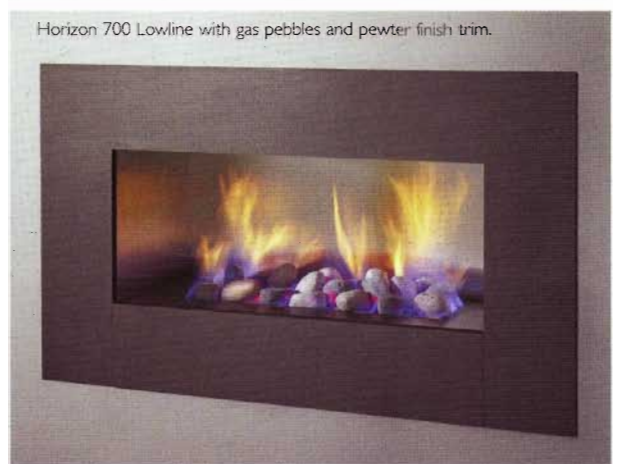

Horizon 700 Lowline with Ironbark logs and painted surround.