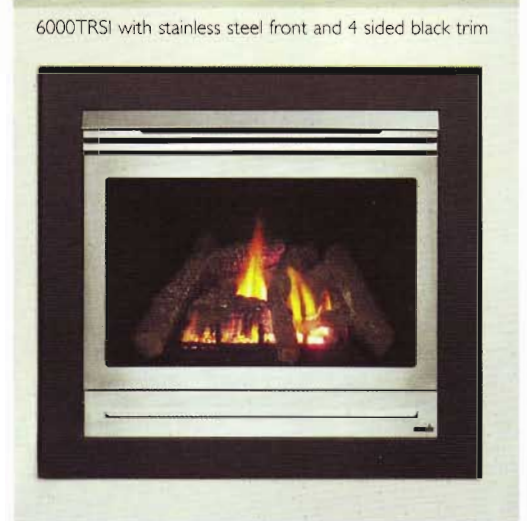

HEAT & GLO™

Where everything comes together

Brilliant heat, beautiful to watch!

Now featuring the very latest in gas fire technology - the Intellifire Ignition System

There's nothing like the warmth and inviting ambience of Heat & Glo - the leader in functional innovation and fireplace design.

Whether you're building, extending or simply renovating, no fire should be anything other than a Heat & Glo, the quality choice for your home.

The Heat & Glo range now features the all new IntelliFire Ignition System - you'll never have to bend down to operate your fireplace again!

Call into our showroom to experience the exciting new IntelliFire range of fireplaces.