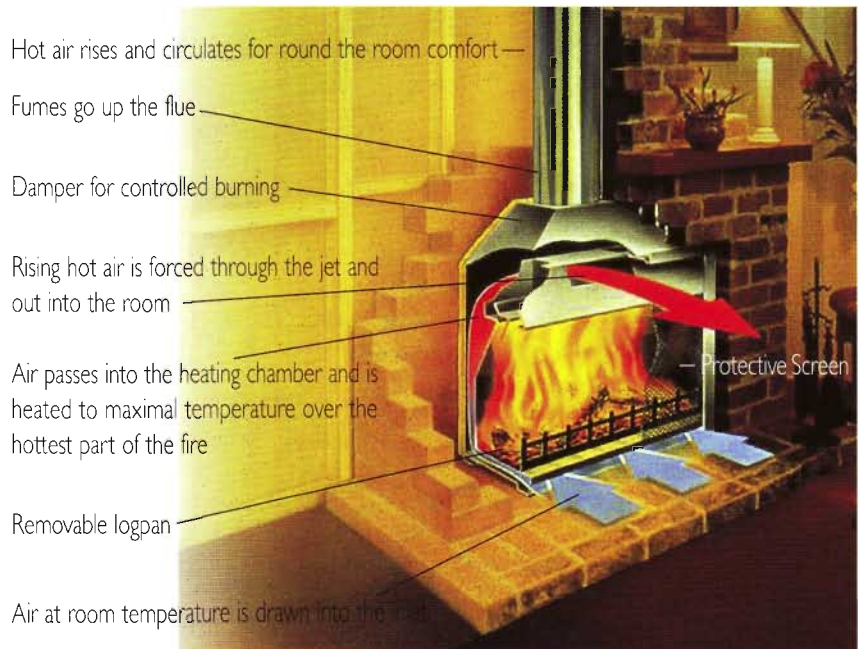

RADIANT HEAT PLUS CONVECTED HEAT

Cool air is drawn under the fire into a super heating chamber. As it heats, it rises and is forced out into the room through the outlet at the top. This proven two way heating system is the real beauty of Jetmaster. The firebox also incorporates a damper control, which governs the rate of burning, reduces heat loss and maximises overall efficiency.

Jetmaster 700 Campfire gas log fireplace in stainless steel freestanding unit, with stainless steel slimline front and hood, and brushed stainless steel feature flue.

Hot air rises and circulates for round the room comfort —

Fumes go up the flue —

Damper for controlled burning —

Rising hot air is forced through the jet and out into the room —

Air passes into the heating chamber and is heated to maximal temperature over the hottest part of the fire

Removable logpan —

Air at room temperature is drawn into the

Protective Screen

wood and gas fires!

Gas fires with more flame, more heat, more glow at the flick of a switch. Jetmaster is constantly working on design and development to bring you the most realistic, efficient fires with a range of diverse styles to choose from. You can convert your existing fireplace, or simply install into a timber frame using the zero clearance option.