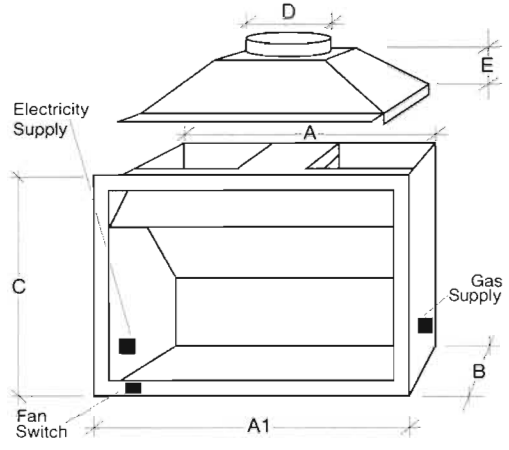

wood and gas fires!

Gas fires with more flame, more heat, more glow at the flick of a switch. Jetmaster is constantly working on design and development to bring you the most realistic, efficient fires with a range of diverse styles to choose from. You can convert your existing fireplace, or simply install into a timber frame using the zero clearance option.

We currently offer an extensive range of open gas fire configurations - your choice of logs, coals, pebbles, topaz or double sided units. The Jetmaster open fire is precision designed to draw beautifully.

JETMASTER UNIVERSAL*

	A	A1	B	C	D	E
400	390	440	340	570	200	200
440	470	510	330	610	200	200
500	570	600	350	650	200	200
600	670	700	350	650	200	200
600 LOW	670	700	350	600	200	200
700SH	770	800	350	650	200	200
700SH LOW	770	800	350	600	200	200
700D	770	800	400	700	225	200
850	920	950	450	750	250	220
850 LOW	920	950	450	700	250	220

*Requires installation into brickwork. For Zero Clearance dimensions, refer to Zero Clearance specifications.

JETMASTER FREESTANDING

	A	B	C	D
500	840	390	790	200
600	1000	390	810	200
700SH	1050	390	810	200
700D	1100	440	911	225
850	1200	490	983	250